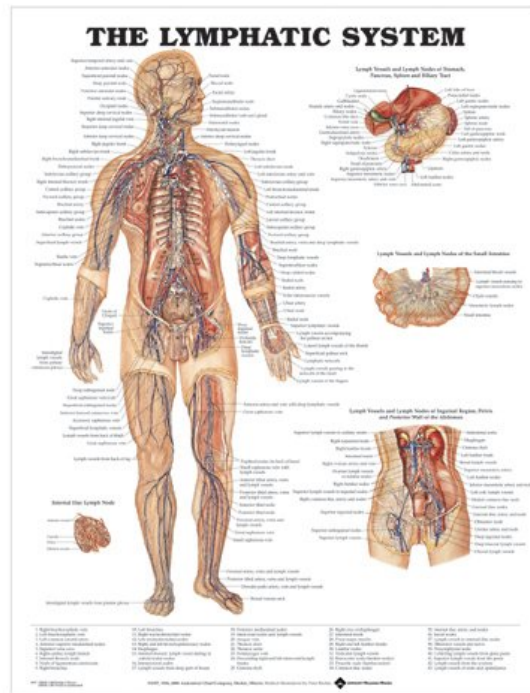

(Read free) The Lymphatic System Anatomical Chart

The Lymphatic System Anatomical Chart

Anatomical Chart Company
ePub | *DOC | audiobook | ebooks | Download PDF

#131137 in BooksSize: Laminated Anatomical Chart CompanyModel: 9781587790256 2000-02-05Original language:EnglishPDF # 1 26.00 x 20.00 x .25l, .25 Binding: Wall Chart1 pagesClassic illustrations by Peter Bachin.Shows the lymphatic system throughout the body.Illustrates internal iliac lymph node, lymph vessels, lymph nodes of the stomach, pancreas, spleen and biliary tract.Also shows lymph vessels, lymph nodes of the small intestine, and lymph vessels, lymph nodes of the inguinal region, pelvis and the posterior wall of the abdomen.Size is 20 inches by 26 inches - Flexible plastic 1.5 mil lamination - Anatomical Chart. | File size: 56.Mb

Anatomical Chart Company : The Lymphatic System Anatomical Chart before purchasing it in order to gage whether or not it would be worth my time, and all praised The Lymphatic System Anatomical Chart:

0 of 0 people found the following review helpful. Four StarsBy GlendaGreat0 of 0 people found the following review helpful. Five StarsBy Barbara FArrived in perfect conditions and as promised.2 of 2 people found the following review helpful. Three StarsBy C. Harringtonany idea of the dimensions of the chart, not documented?

This classic illustration ofThe Lymphatic Systemwas drawn by medical illustrator Peter Bachin in 1957.Finely detailed and meticulously labeled central illustration shows the human body dissected to reveal the lymphatic system running throughout.smaller Illustrates depict:internal iliac lymph nodelymph vessels lymph nodes of the stomach, pancreas, spleen and biliary tractlymph vessels lymph nodes of the small intestine lymph vessels lymph nodes of the inguinal region, pelvis and the posterior wall of the abdomenMade in the USA.Available in the following versions :20" x 26" heavy paper laminated with grommets at top corners ISBN 978158779025620" x 26" heavy paper ISBN