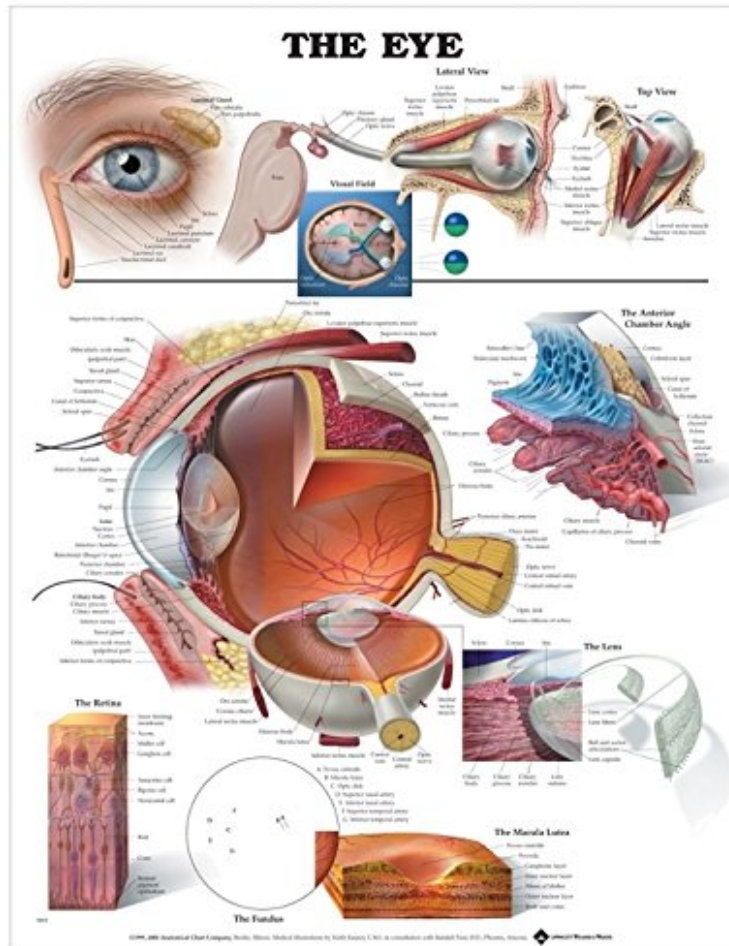

The Eye Anatomical Chart

Anatomical Chart Company

*Download PDF / ePub / DOC / audiobook / ebooks

#967983 in BooksSize: Laminated Anatomical Chart CompanyModel: ANA9691PL1-5 2000-02-05Original language:EnglishPDF # 1 26.00 x 20.00 x .251, .25 Binding: Wall ChartShows cross section of the eye.Also provides lateral and top view of the eye and shows the visual field.Illustrates anterior chamber angle, lens, retina, fundus and the macula lutea.Size is 20 inches by 26 inches - Flexible plastic 1.5 mil lamination - Anatomical Chart.. | File size: 33.Mb

Anatomical Chart Company : The Eye Anatomical Chart before purchasing it in order to gage whether or not it would be worth my time, and all praised The Eye Anatomical Chart:

3 of 3 people found the following review helpful. Best Eye Images Ever!By Mike RothschildAs an optometrist, I always want my patients to understand what is going on with their eyes. I have used every picture, diagram and computerized image of the eyes out there and this one is simply the best. Everything you want to talk about with a patient is represented on the poster in an easy to understand view. The adnexa, the lids in cross section, the extraocular muscles, the ciliary body, the lens, the retina - everything. There is even a detailed view of the trabecular meshwork

Shows cross section of the eye. Also provides lateral and top view of the eye and shows the visual field. Illustrates anterior chamber angle, lens, retina, fundus and the macula lutea. Compatibility: BlackBerry OS 4.1 or Higher / iPhone/iPod Touch 2.0 or Higher / Palm OS 3.5 or higher / Palm Pre Classic / Symbian S60, 3rd edition (Nokia) / Windows Mobile Pocket PC (all versions) / Windows Mobile Smartphone / Windows 98SE/2000/ME/XP/Vista/Tablet PC